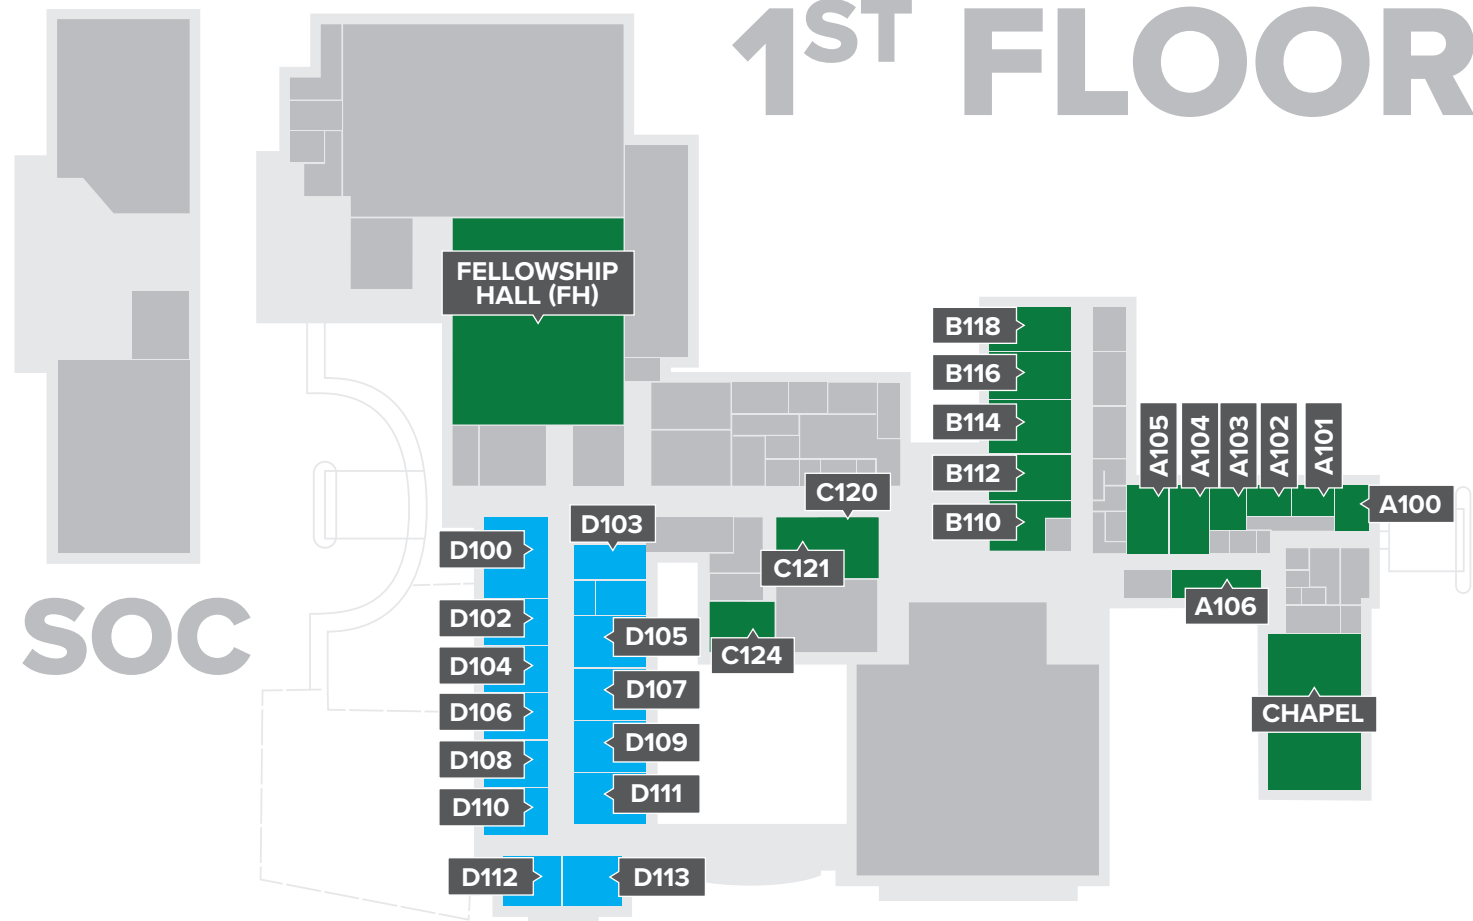

# 1<sup>ST</sup> FLOOR

# 2<sup>ND</sup> FLOOR

## PRESCHOOL CLASSES | 8:30AM

CLASS	AGE	ROOM
Turtles	Infants / Crawlers	D105
Puppies	One Year Olds	D102
Elephants	Two Year Olds	D106
Lions	Three Year Olds	D109
Parrots	Four & PreK	D112